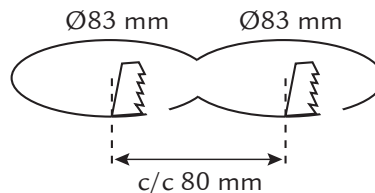

Gyro IsoSafe DimToWarm 2x